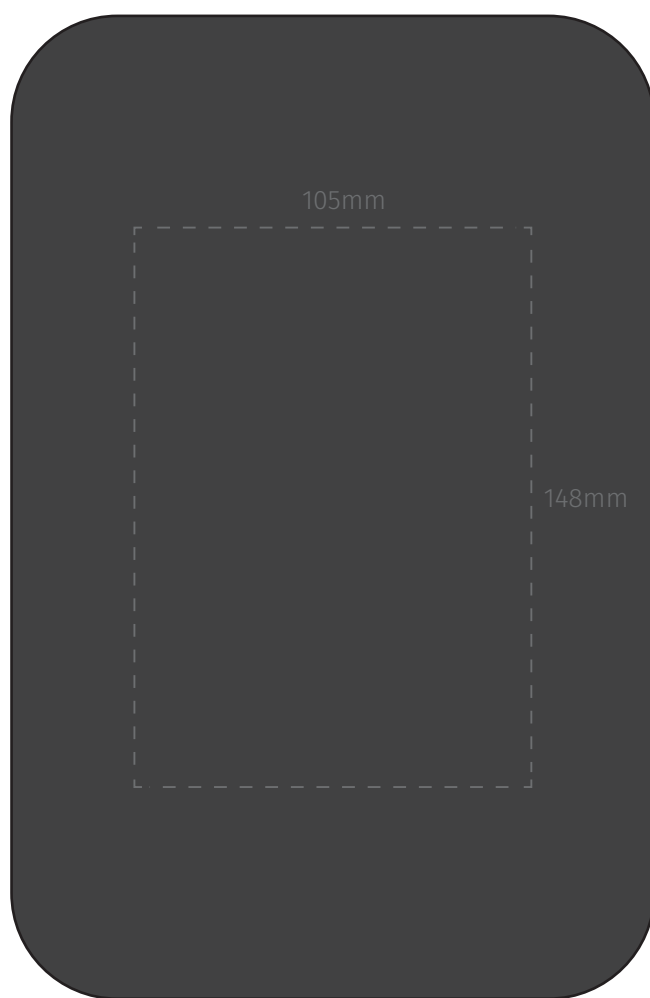

TEMPLATE:

■ XLARGE PACKING CELL

Item shown at 50% actual size when viewed on A4 paper

BRANDING - Supacolour - NOT ON MESH SURFACE

Max branding area 105 x 148mm

TEMPLATE:

■ LARGE PACKING CELL

Item shown at 50% actual size when viewed on A4 paper

BRANDING - Supacolour - NOT ON MESH SURFACE

Max branding area 105 x 148mm

TEMPLATE:

■ MEDIUM PACKING CELL

Item shown at 50% actual size when viewed on A4 paper

BRANDING - Supacolour - NOT ON MESH SURFACE

Max branding area 105 x 148mm

TEMPLATE:

■ SMALL PACKING CELL

Item shown at 50% actual size when viewed on A4 paper

BRANDING - Supacolour - NOT ON MESH SURFACE

Max branding area 105 x 148mm