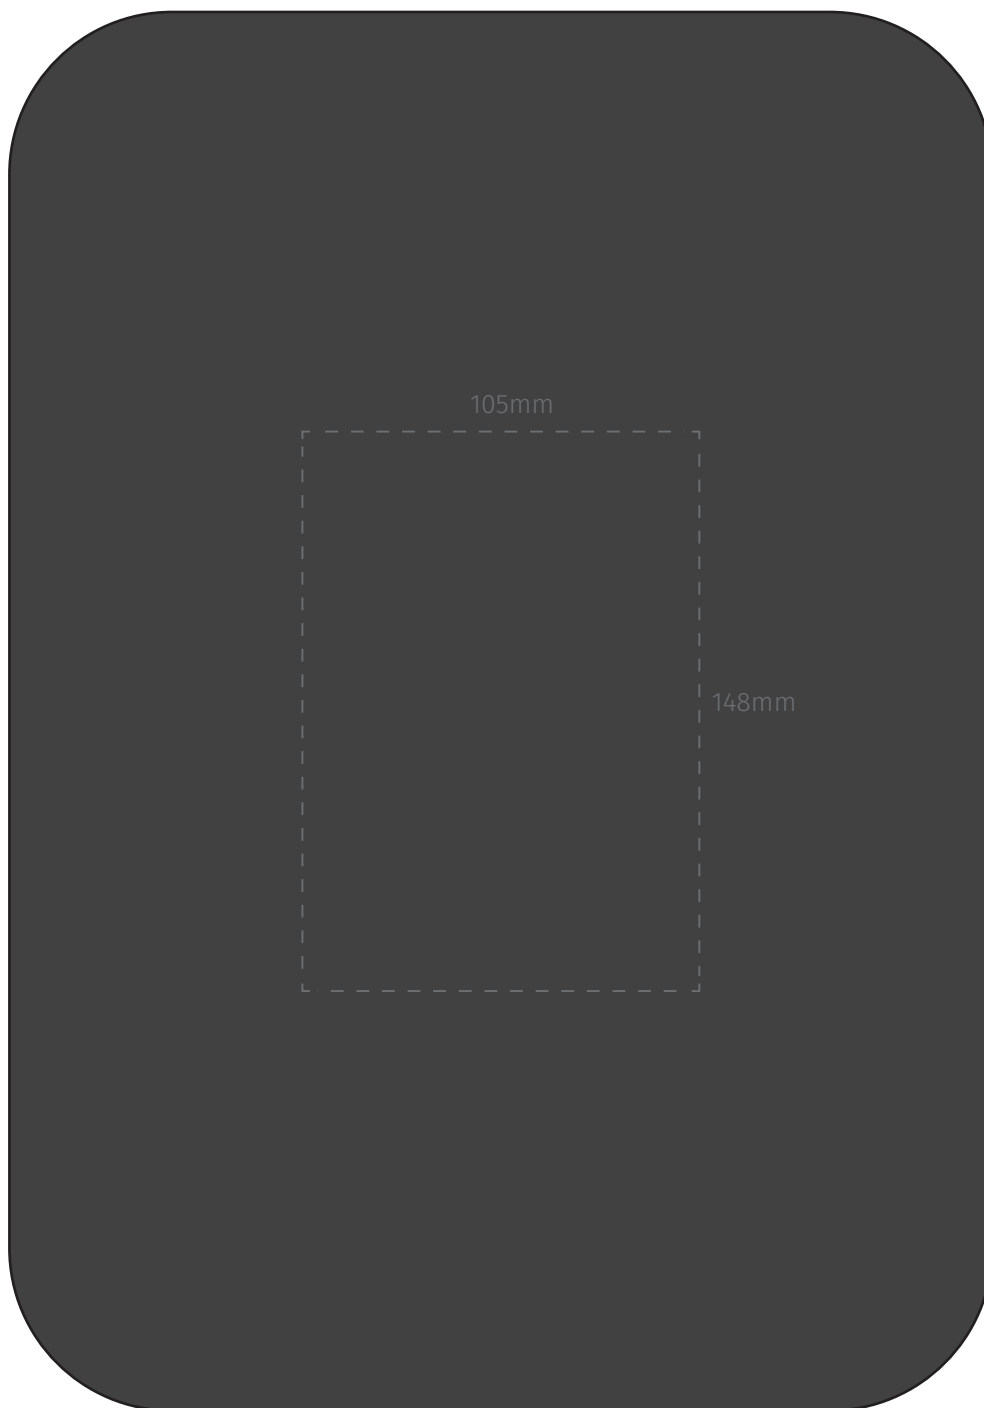

TEMPLATE:

■ XLARGE PACKING CELL

Item shown at 50% actual size when viewed on A4 paper

BRANDING - Supacolour - NOT ON MESH SURFACE

Max branding area 105 x 148mm

TEMPLATE:

■ LARGE PACKING CELL

Item shown at 50% actual size when viewed on A4 paper

BRANDING - Supacolour - NOT ON MESH SURFACE

Max branding area 105 x 148mm

TEMPLATE:

■ MEDIUM PACKING CELL

Item shown at 50% actual size when viewed on A4 paper

BRANDING - Supacolour - NOT ON MESH SURFACE

Max branding area 105 x 148mm

TEMPLATE:

■ SMALL PACKING CELL

Item shown at 50% actual size when viewed on A4 paper

BRANDING - Supacolour - NOT ON MESH SURFACE

Max branding area 105 x 148mm